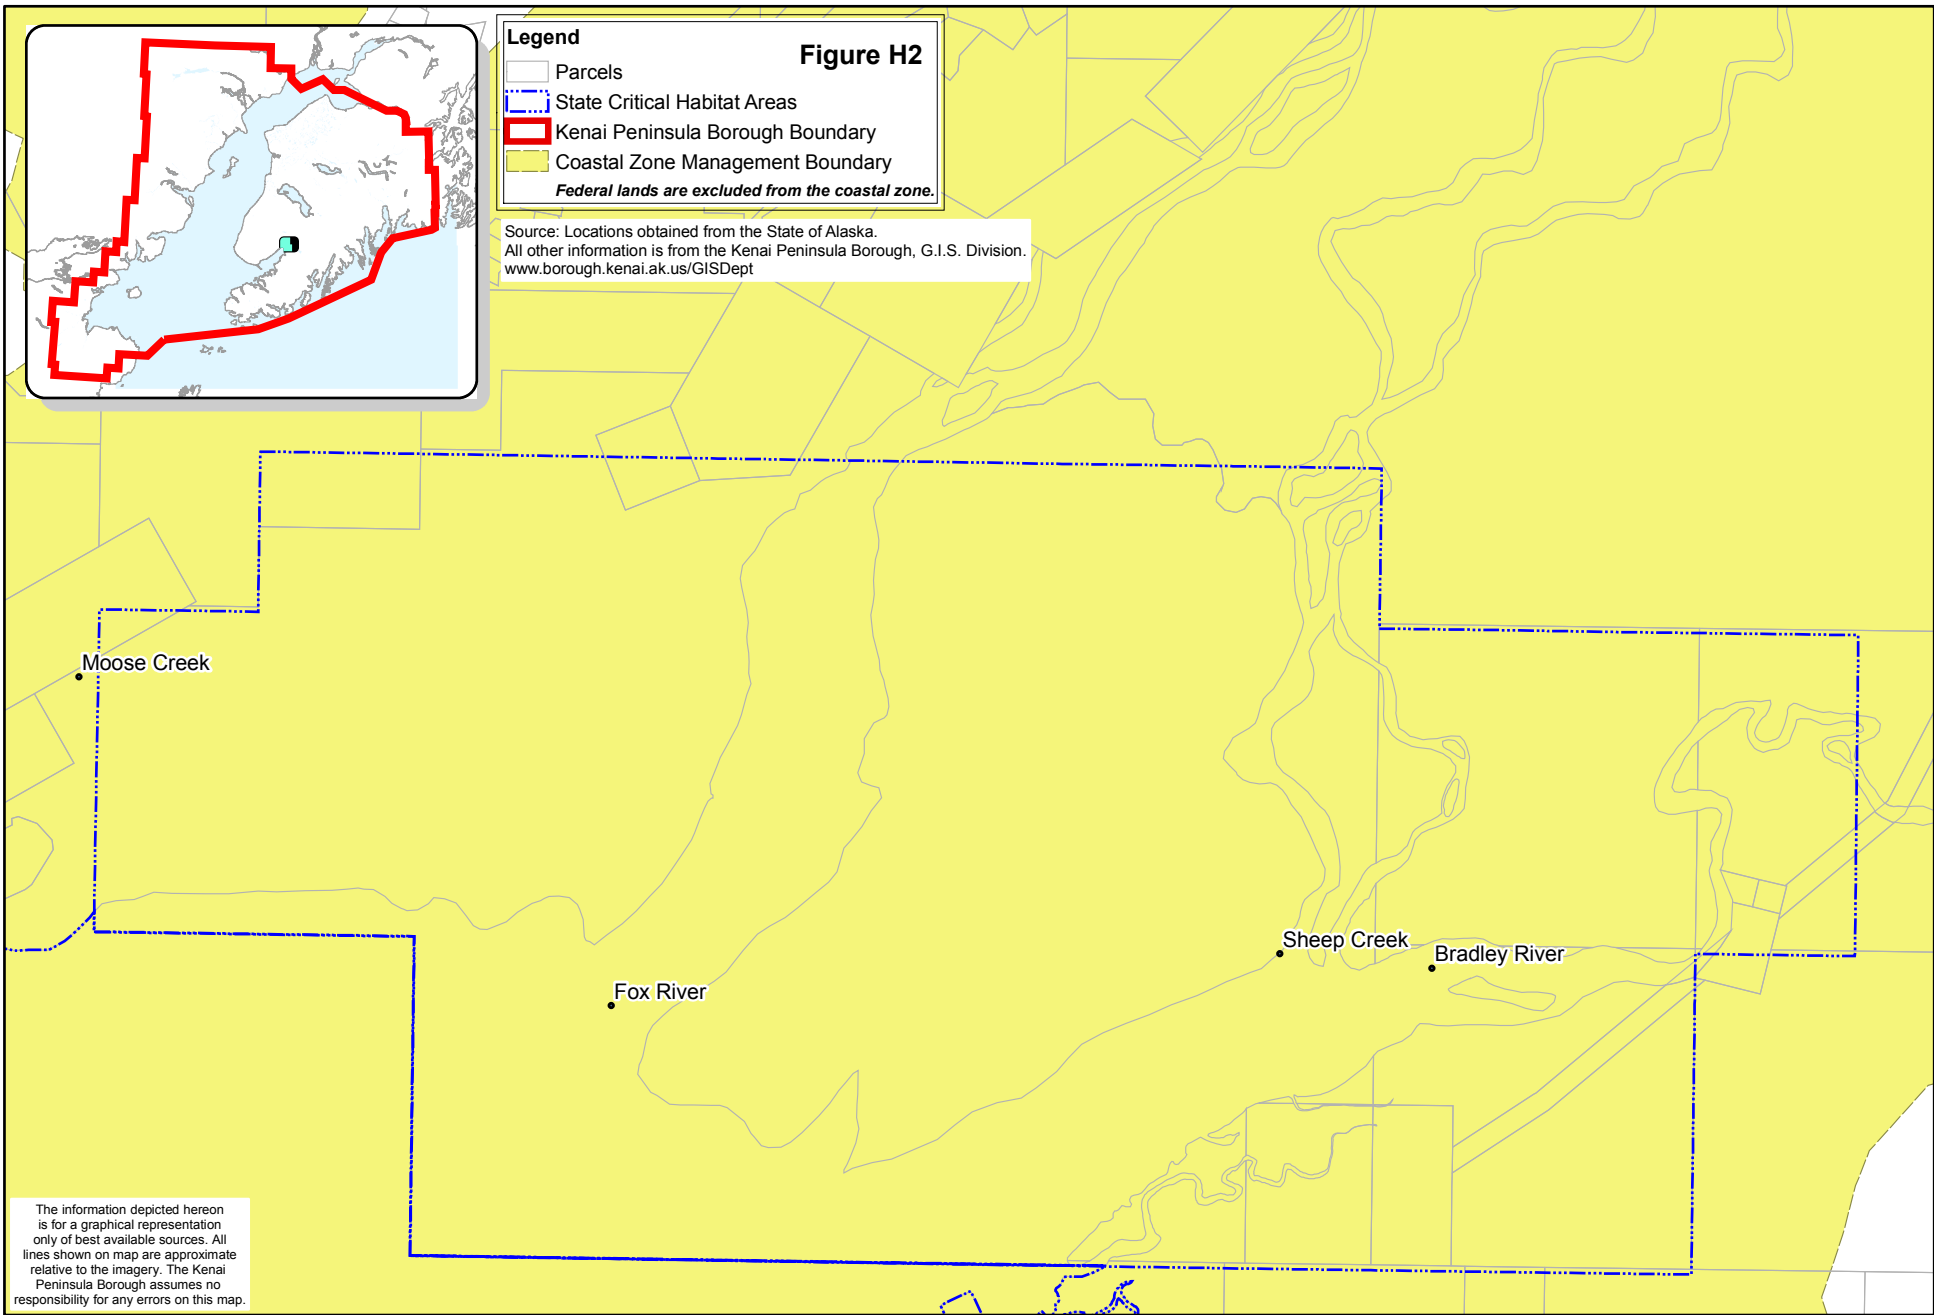

Figure H2

Legend

- Parcels
- State Critical Habitat Areas
- Kenai Peninsula Borough Boundary
- Coastal Zone Management Boundary

Federal lands are excluded from the coastal zone.

Source: Locations obtained from the State of Alaska.
 All other information is from the Kenai Peninsula Borough, G.I.S. Division.
www.borough.kenai.ak.us/GISDept

The information depicted hereon is for a graphical representation only of best available sources. All lines shown on map are approximate relative to the imagery. The Kenai Peninsula Borough assumes no responsibility for any errors on this map.